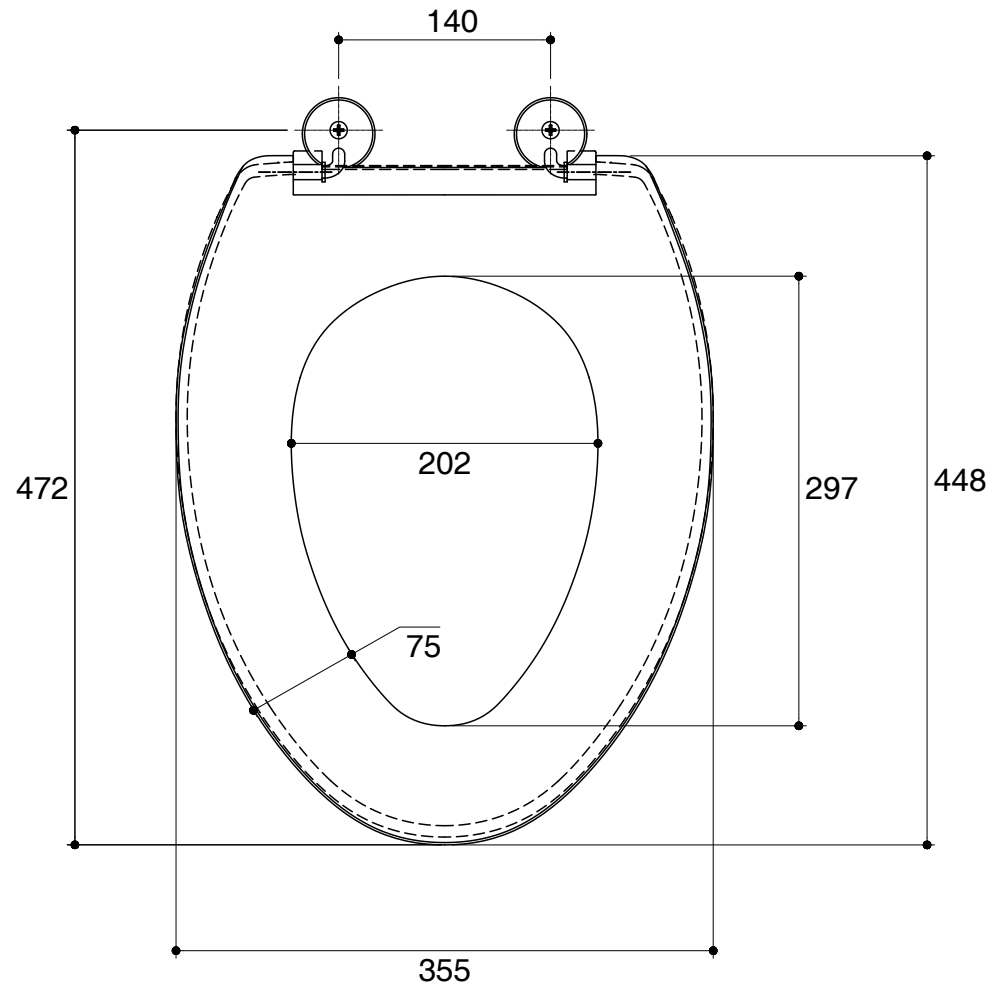

Dimensions are approximate.

Unit: mm

SKU	K-18120X
Name	SELENE EB
Description	TOILET SEAT
KARAT	

* The recommended dimension for installation can be adjusted according to user preferences and layout.