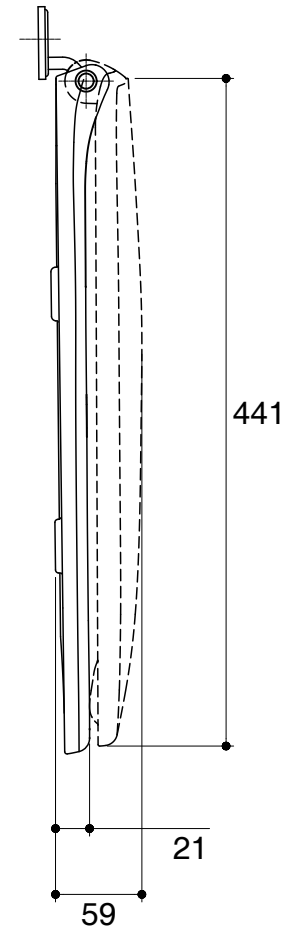

Dimensions are approximate.

Unit: mm

SKU	K-18120X
Name	SELENE EB
Description	TOILET SEAT
KARAT	

* The recommended dimension for installation can be adjusted according to user preferences and layout.